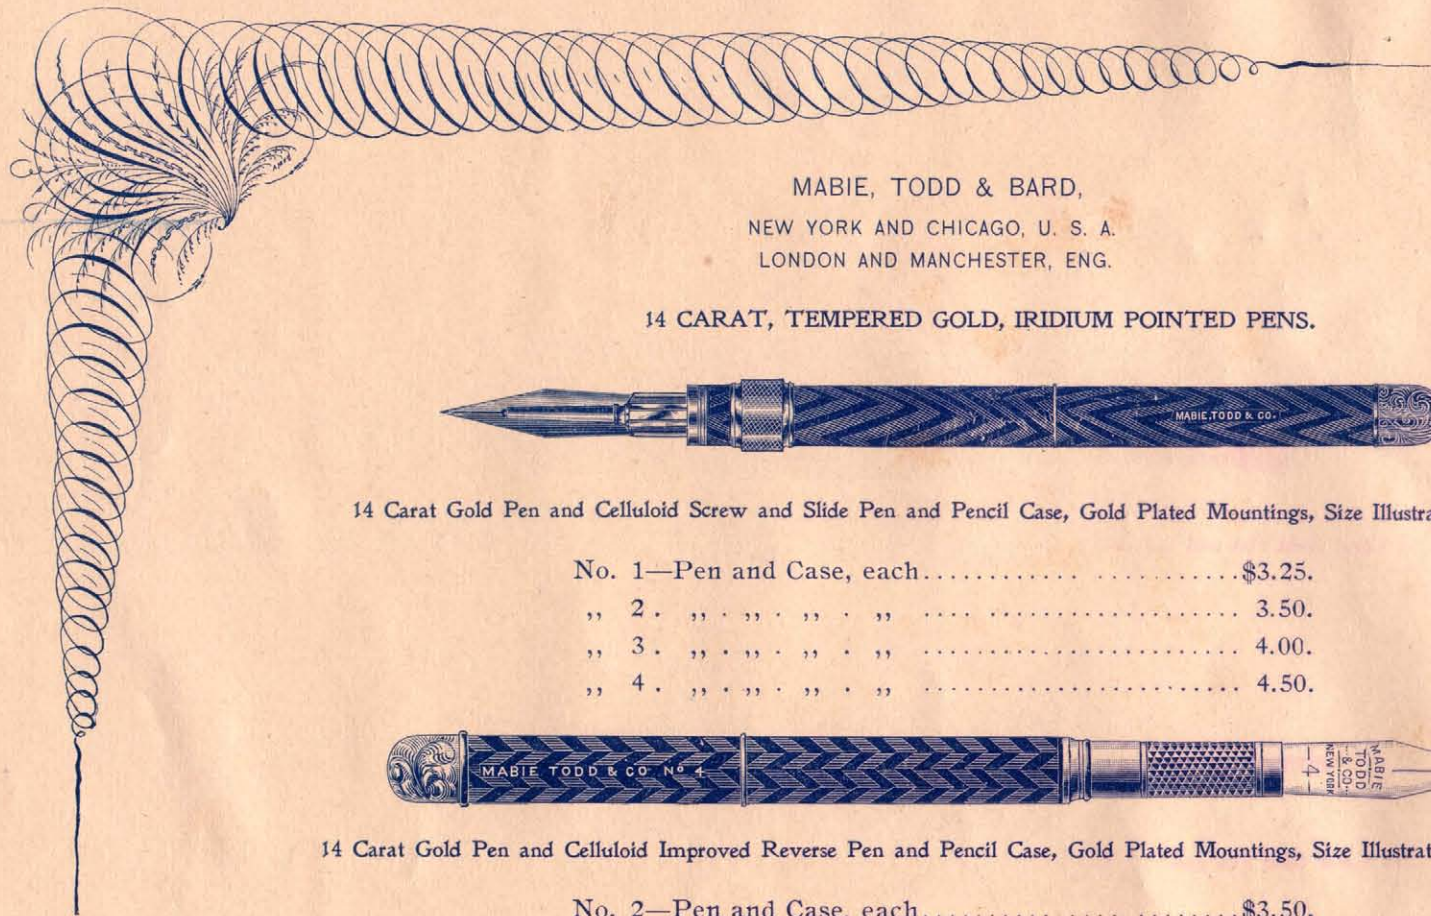

MABIE, TODD & BARD,
NEW YORK AND CHICAGO, U. S. A.
LONDON AND MANCHESTER, ENG.

14 CARAT, TEMPERED GOLD, IRIIDIUM POINTED PENS.